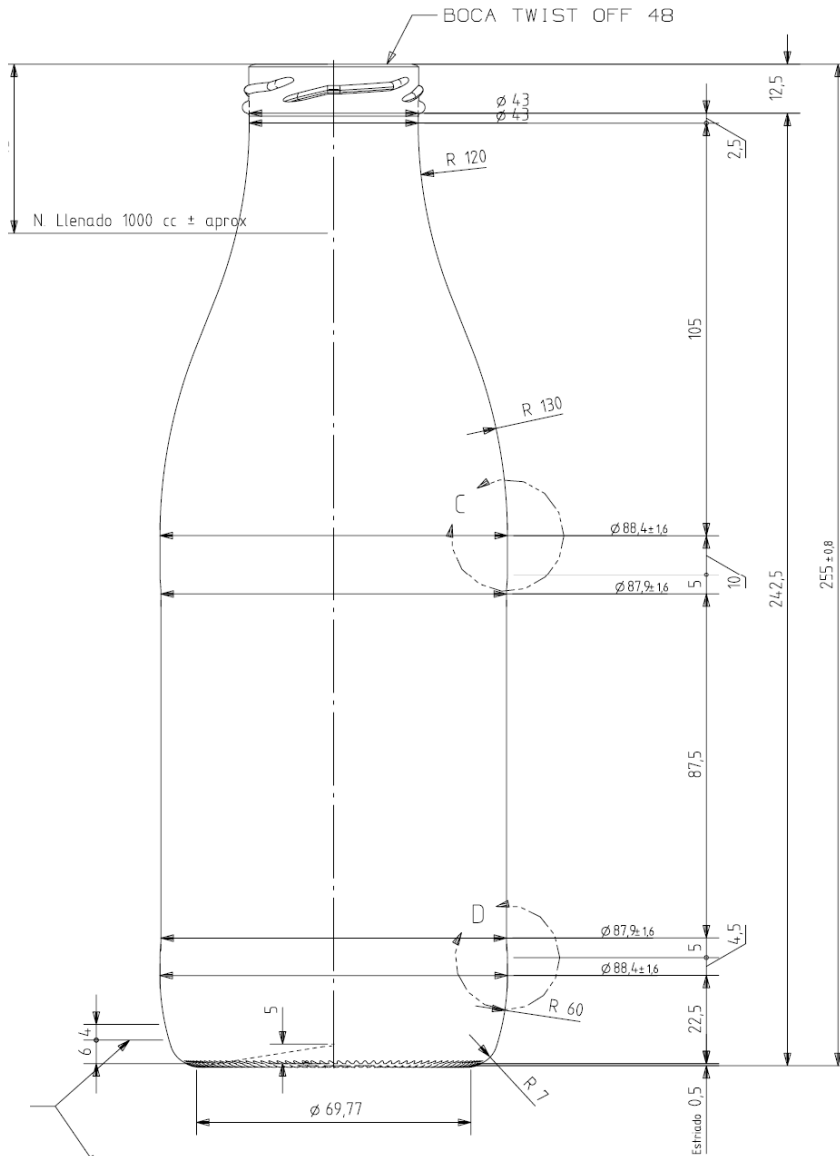

## 1000ML MILK/JUICE/SAUCE GLASS BOTTLE

Product code	FR1000
Finish	48mm Twist-off
Capacity	1000ml
Brim-full capacity	1050ml